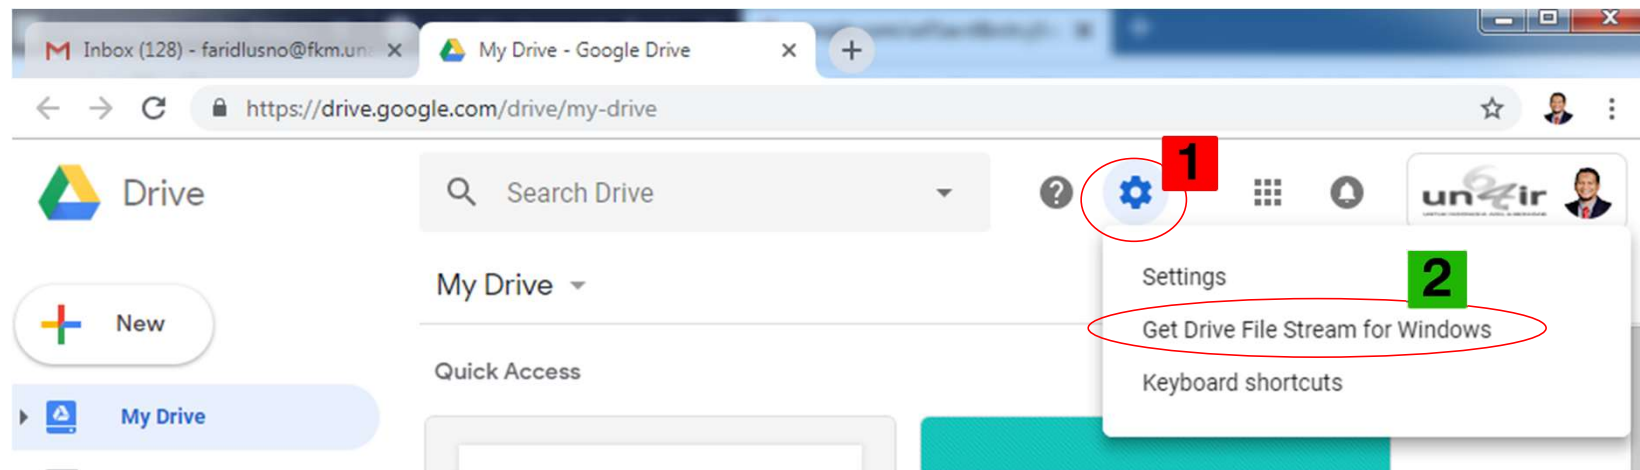

Memulai penggunaan Drive File Stream

Instalasi hingga
pemanfaatannya

Klik Setting Icon, kemudian klik Get Drive File Stream for windows

Use work or school files on your computer with Drive File Stream

If you use the original Google Drive for Mac/PC application, you can uninstall it and install Backup & Sync or Drive File Stream.